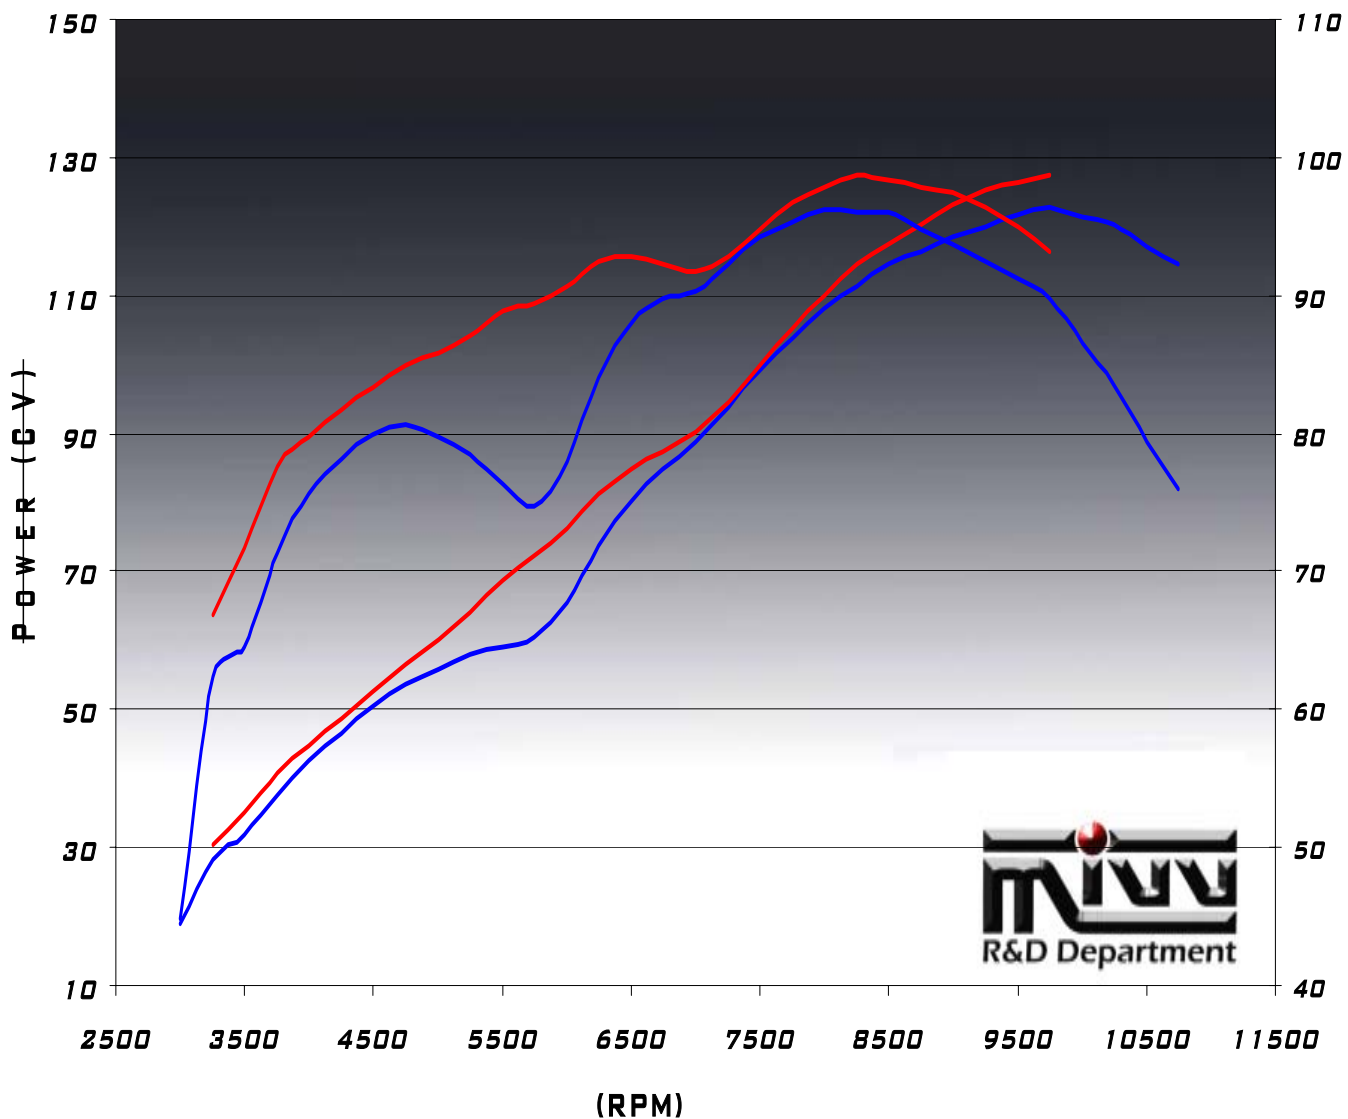

MIVV SPA
 ZONA INDUSTRIALE - 64027 SANT'OMERO (TE)
 TEL 0039-0861-81201 - FAX 0039-0861- 8120240
 WWW.MIVV.IT - MOTO@MIVV.IT

APRILIA RSV 1000 '04

— STOCK — MIVV RACING

ENVIRONMENTAL CONDITION
 BAROMETRIC PRESSURE : 988.4 mBAR
 AIR TEMPERATURE : 10.8 °C

WEIGHT (KG)

	STOCK	MIVV RACING			
PIPE	1.2	1.6			
SILENCER	5.9	CARBON		ALUMINIUM	TITANIUM
		ROUND	OVAL	ROUND	OVAL
		3.5	4.26	4.68	4.6

INCREASE OF THE MAX POWER*

+3.7 % / 9.750 RPM

*(THIS PERFORMANCE SUBJECT TO CHANGE WITH DIFFERENT ENVIRONMENTAL AND MOTORCYCLE CONDITION)